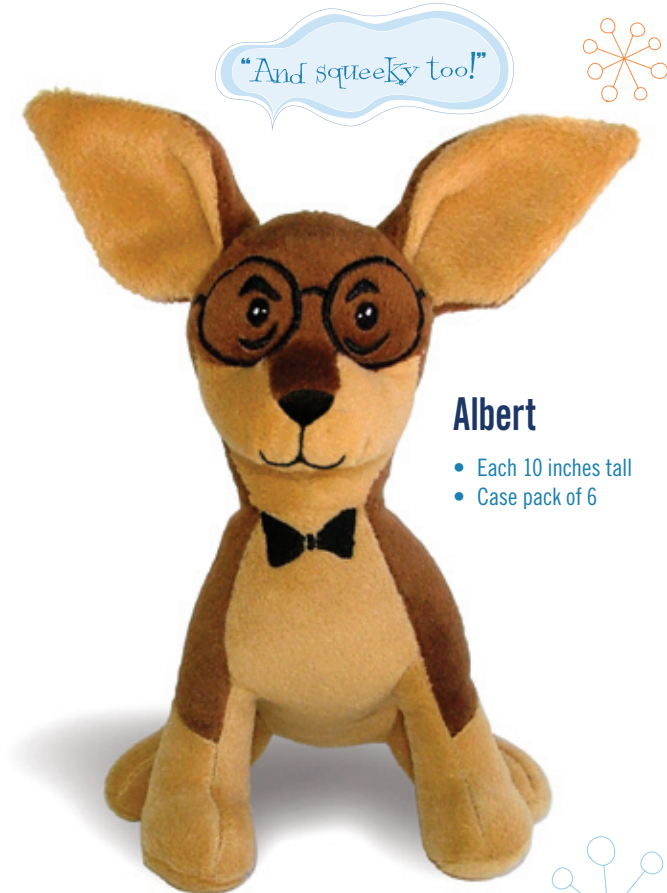

Brain Twisters

- Each 14 inches long (28 inches extended)
- Case pack of 6 – 3 each color
- Purple & Green

Albert

- Each 10 inches tall
- Case pack of 6